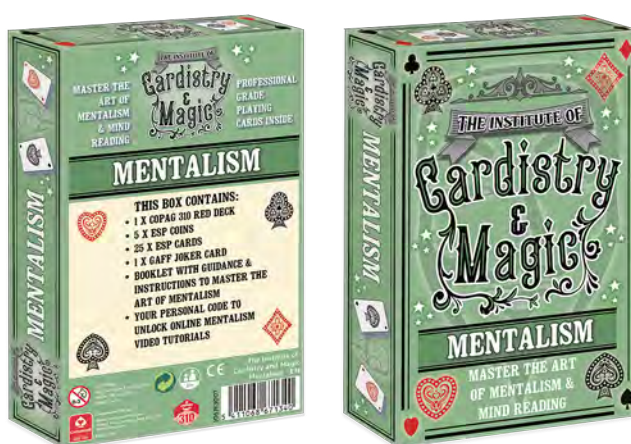

INSTITUTE OF CARDISTRY AND MAGIC - CARDISTRY

Tuckbox

10.67.64.007

54.11068.67140.1

Learn & master the art of Cardistry with The Institute of Cardistry & Magic Cardistry box set. Unlock your very own secret Cardistry video instructions with the special code inside the box.

The Institute of Cardistry and Magic

INSTITUTE OF CARDISTRY AND MAGIC - MENTALISM

Tuckbox

10.67.63.007

54.11068.67134.0

Learn & master the art of Mentalism and Mind Reading with The Institute of Cardistry & Magic Mentalism box set. Unlock your very own secret Mentalism video instructions with the special code inside the box.

INSTITUTE OF CARDISTRY AND MAGIC - CARD MAGIC

Tuckbox

10.67.62.007

54.11068.67128.9

Learn & master the art of Card Magic with The Institute of Cardistry & Magic Card Magic box set. Unlock your very own secret Card Magic video instructions with the special code inside the box.

Ace

ACE playing cards have been crafted for optimal performance, easy shuffling and maximum durability. Perfect for the novice player and even preferred by the most discriminating card handlers in the world.