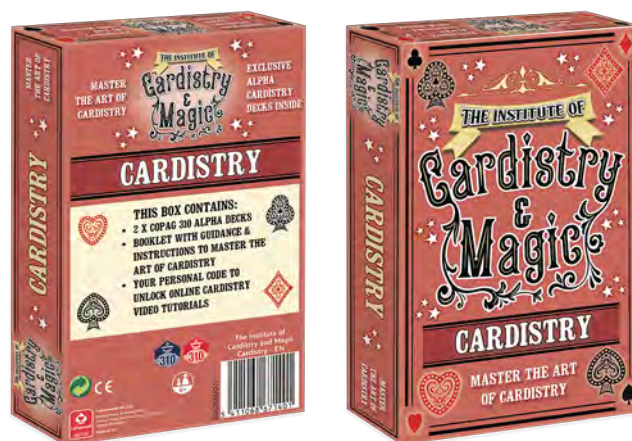

This 2nd SUPERHERO tin edition features all #1 Comic Covers ... except for BATMAN N°11. For us this is a double #1 because of it's herois Playing Card cover.

The Institute of Cardistry and Magic

INSTITUTE OF CARDISTRY AND MAGIC - TRICK DECK

Tuckbox

10.67.61.007

54.11068.67122.7

Learn & master the art of the Svengali deck with The Institute of Cardistry & Magic Trick Deck box set. Unlock your very own secret Trick Deck video instructions with the special code inside the box.

INSTITUTE OF CARDISTRY AND MAGIC - CARDISTRY

Tuckbox

10.67.64.007

54.11068.67140.1

Learn & master the art of Cardistry with The Institute of Cardistry & Magic Cardistry box set. Unlock your very own secret Cardistry video instructions with the special code inside the box.