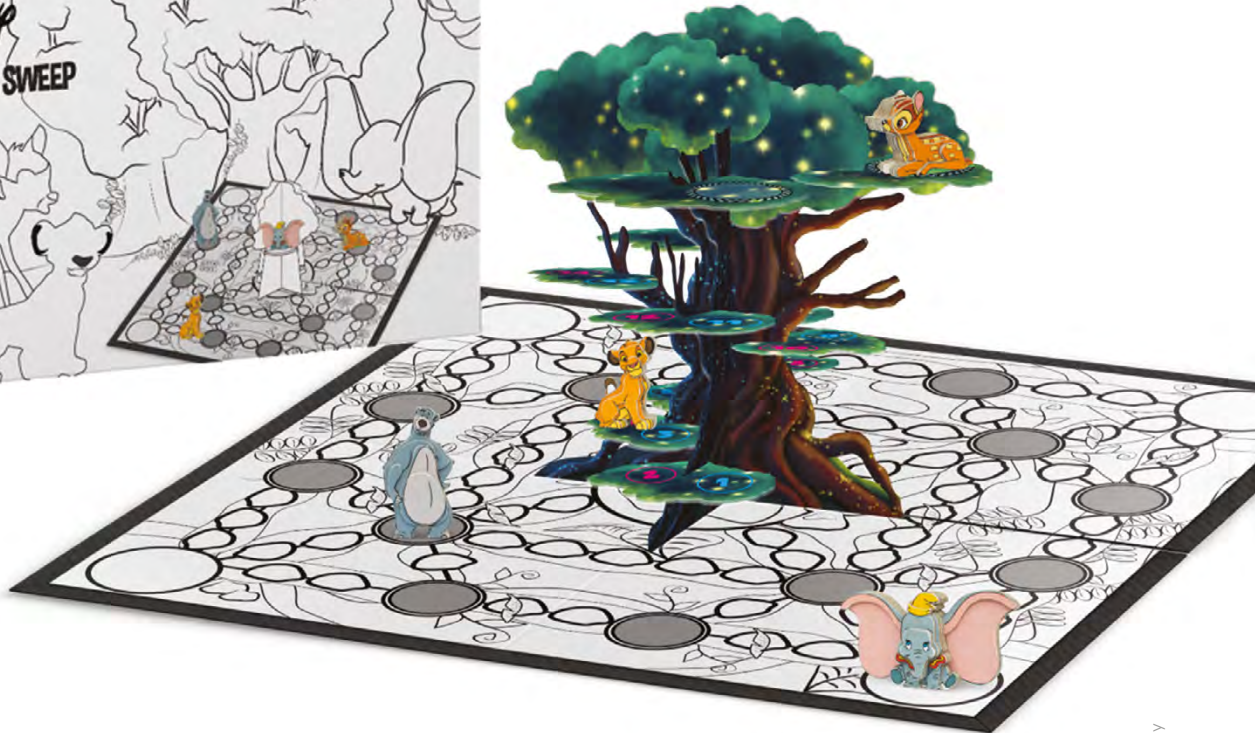

Box

10.30.32.001

54.11068.30246.6

Disney CLASSICS

Explore the jungle, collect your tokens and be the first to climb the magnificent tree!

©Disney

**MINIONS
RACE TO GRU**

Box
10.30.31.001
54.11068.30245.9