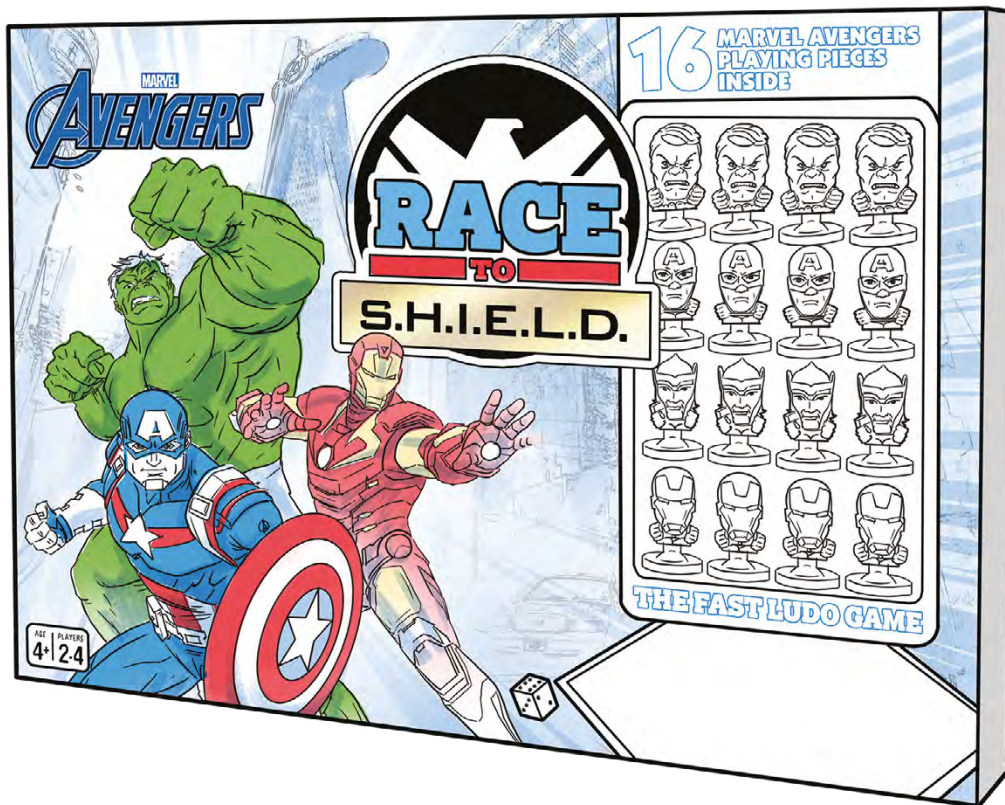

Disney
MICKEY
AND FRIENDS

RACE TO S.H.I.E.L.D.

Box

10.30.35.001

54.11068.30249.7

—
Play like a real hero!

HOME SPRINT

BE THE FIRST BACK HOME!

A re-imagined game of Goose.

Contents: 4 games movers (detailed tripple shot injection moulded movers, approximately 40mm high), 1 gameboard, vac tray interior, instructions, 1 dice.

HOME SPRINT DISNEY/
PIXAR TOY STORY